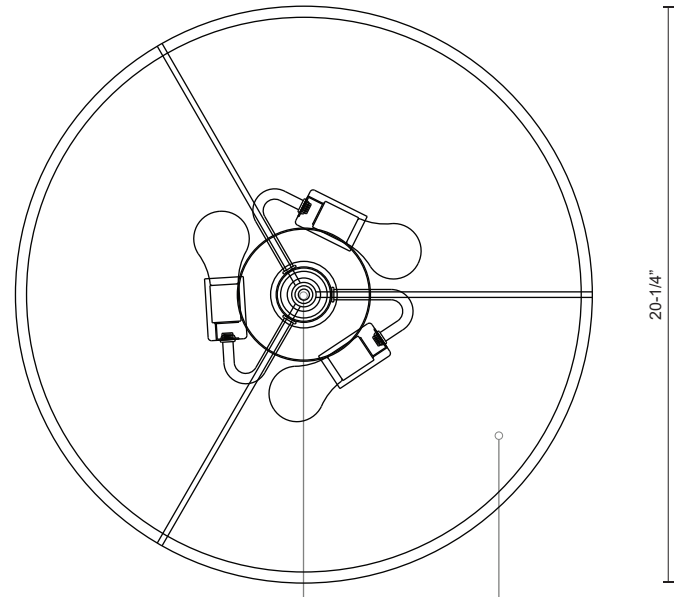

58274

SPECIFICATION SHEET

Description:

Three lamp ceiling fixture with an off-white textured linen drum shade and a frosted glass diffuser.

Metal Finish(es):

CH - Chrome

Shade Colour(s):

Off White Textured Linen

Lamping:

3 x 60W, A19, Medium Base, 120V

PROJECT:	
DATE:	TYPE:

Mounting Canopy

3 x 60W A19
Medium Base
120V

Metal Band
CH - Chrome

Off White
Textured
Linen Shade

Metal
Finial
CH - Chrome