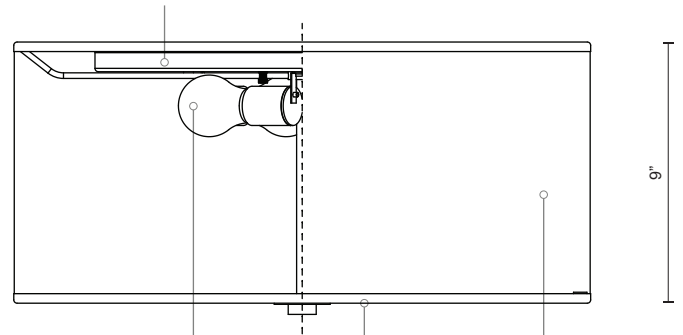

58274

SPECIFICATION SHEET

Description:

Three lamp ceiling fixture with an off-white textured linen drum shade and a frosted glass diffuser.

Metal Finish(es):

CH - Chrome

Shade Colour(s):

Off White Textured Linen

Lamping:

3 x 60W, A19, Medium Base, 120V

PROJECT:	
DATE:	TYPE:

Mounting Canopy

3 x 60W A19
Medium Base
120V

Metal Band
CH - Chrome

Off White
Textured
Linen Shade

Metal
Finial
CH - Chrome